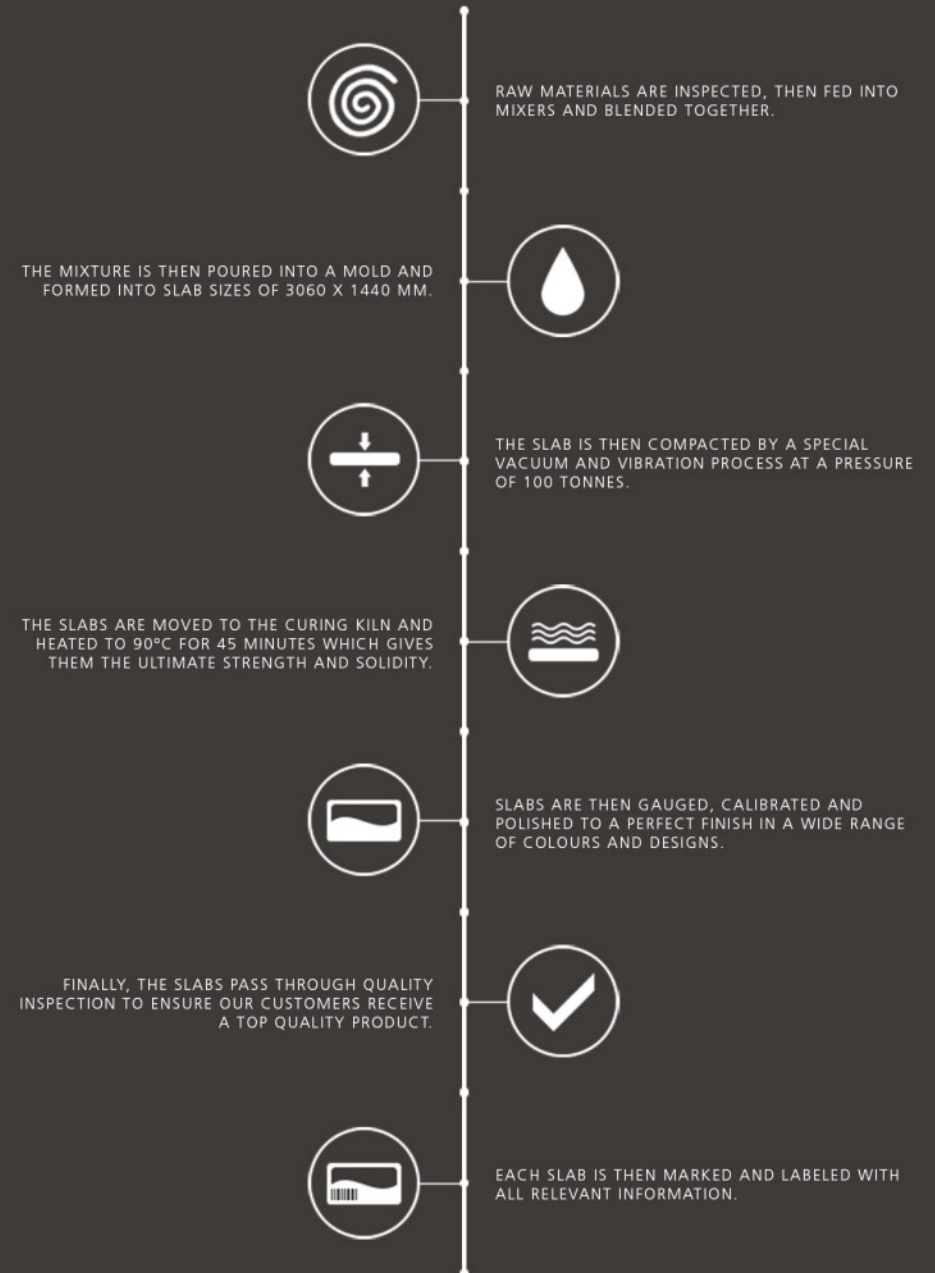

QUARTZ IS ONE OF NATURE'S HARDEST MINERALS

A RATING OF 7 ON THE MOHS SCALE OF MINERAL HARDNESS MAKE QUARTZ ONE OF THE HARDEST NATURALLY OCCURRING MINERALS ON EARTH

THE CAESARSTONE MANUFACTURING PROCESS

CAESARSTONE IS MADE FROM UP TO 93% NATURAL QUARTZ AGGREGATES