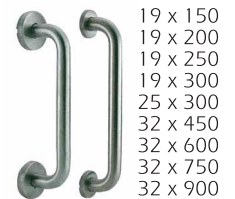

N-FBB
FLUSH BOLT /
BOX TYPE
SIZES(in):
6 8 10 12 18 24

N-AFB
AUTO FLUSH BOLT
SIZE(in): 6

666SS
S/S LATCH
SIZES (in):
2 4 6 8 10

770-NS
BRASS DOOR
HOOK
SIZES (in):
4 6 8

N-SSTL2
S/S LATCH
SIZES(in): 2 3

N-DPS
DUST PROOF STRIKE
SIZES(mm): 39 59

NIKA SDS206
APPLICATION:
ENTRANCE, PRIVACY
DOOR THICKNESS:
32mm-45mm

D101-SS
SINGLE

SINGLE CYLINDER

NORMAL KEY(mm):
45 60 70 80 85 90
100 120 140
COMPUTER KEY(mm):
60 70
PRIVACY(mm):
45 70

N-DGL09
DOOR
GUIDE / ANGLE

N-BL6SS
BIFOLD LATCH
SIZES(in):
6 8 12 18 24

N-H010
FLUSH HANDLE

N-H003SS N-H006SS
BIFOLD
HANDLE

PULL HANDLE

19 x 150
19 x 200
19 x 250
19 x 300
25 x 300
32 x 450
32 x 600
32 x 750
32 x 900

N-PH

**KING 1510 DOOR
CLOSER**
MAX DOOR WEIGHT: 60kg
Hold Open 100% Made in Korea