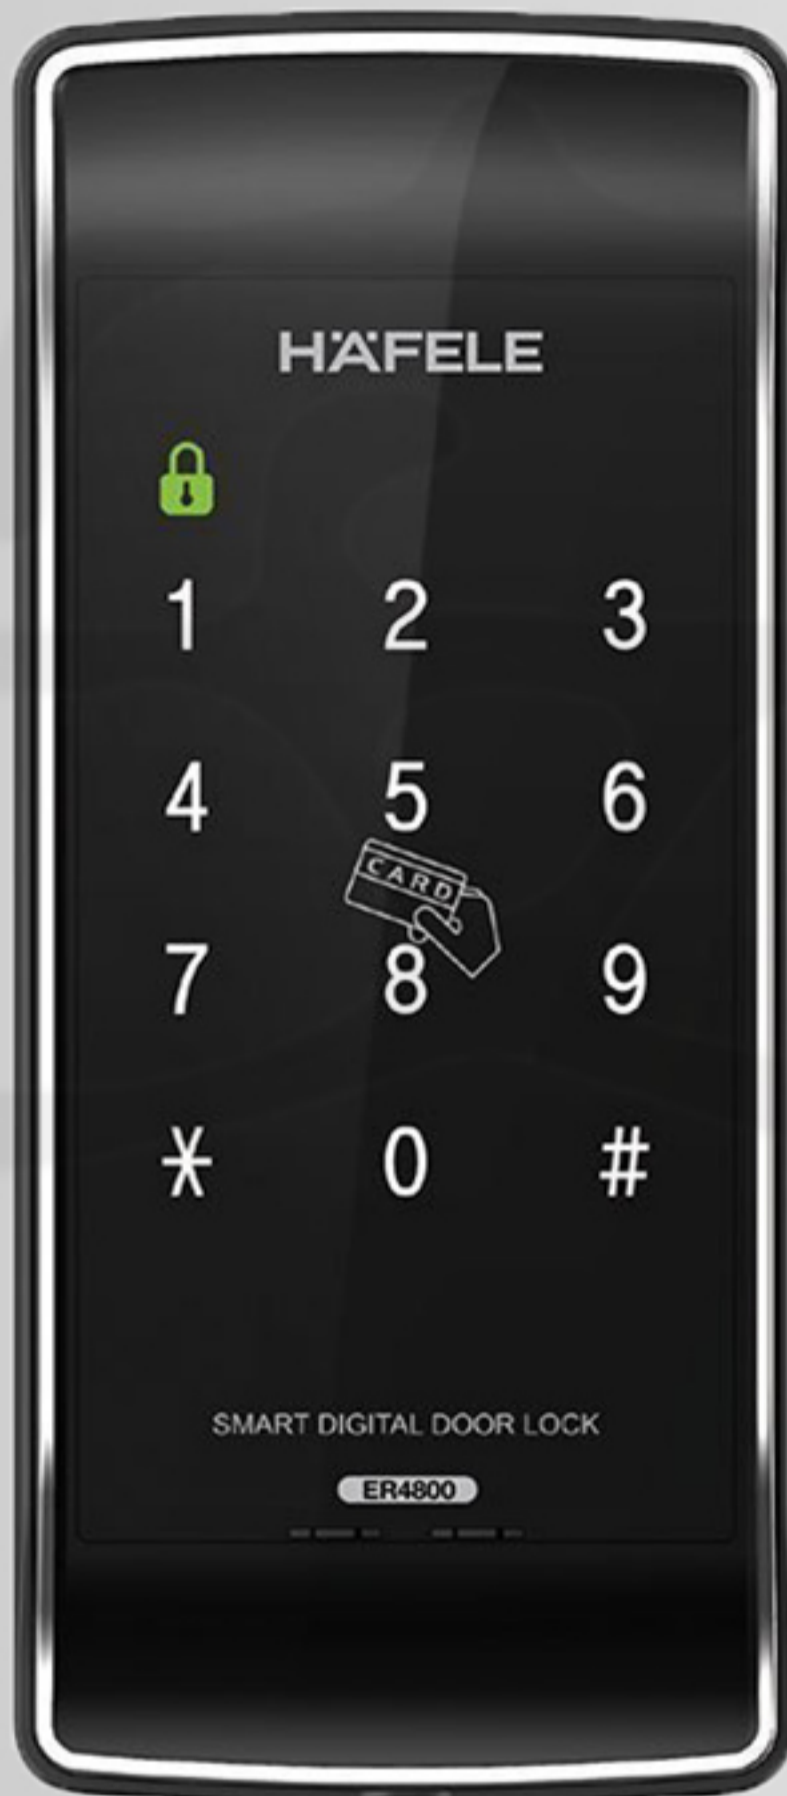

ER4800

- Max User Memory: 1 Master Pin + 10 Pins + 50 RFID Cards
- Built-in Burglar Alarm
- Fire Alarm & Emergency Door Unlock
- Rim Lock

AN DIGITAL LOCK
YOUR KEY TO A PERFECT HOME

DOOR	GATE	GLASS	Width x Height x Depth
			Outer Dimension
			71.8mm x 163.6mm x 18.4mm
			Inner Dimension
			154mm x 93mm x 37mm
			Door Thickness
			40mm - 70mm
			Door to Gate Allowance
			25mm